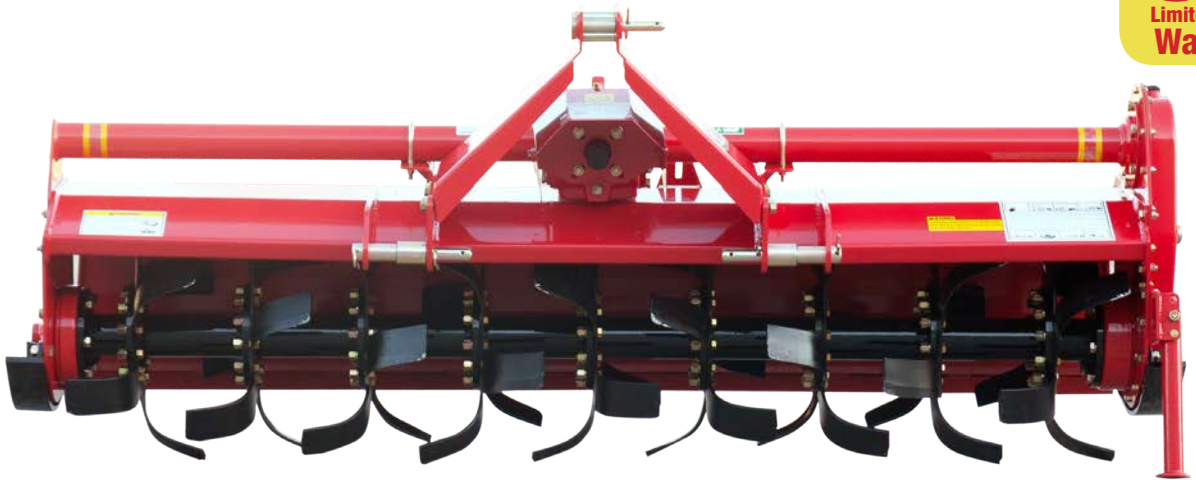

GEAR DRIVEN

ER

TerraForce

ER 062
074

5 year
Limited Gearbox
Warranty

GEAR DRIVEN TYPE

ER 062 / 074

ER 062

Available Orange Color

ER 074

FEATURES

- High strength and longer lasting durability by specially designed side gear drive
- Light weight more than the same description
- Field selectable Cat. 1 type lower hitch
- Standard Slip-Clutch shaft to protect tractor

SPECIFICATIONS

Units : Inch, Lbs, Ea

MODEL		ER 062	ER 074
Recommended Tractor HP		26-45	40-65
Tiller Size	Length	27.6	27.6
	Width	67.1	79.3
	Height	33.1	33.1
Weight		656	706
Tilling Width		62.0	74.0
Tilling Depth(Max)		7 1/2	7 1/2
No. of Franges		6	7
No. of Blades		36	42
Hitch		Cat. I	Cat. I
Rotor Swing Diameter		18.3	18.3